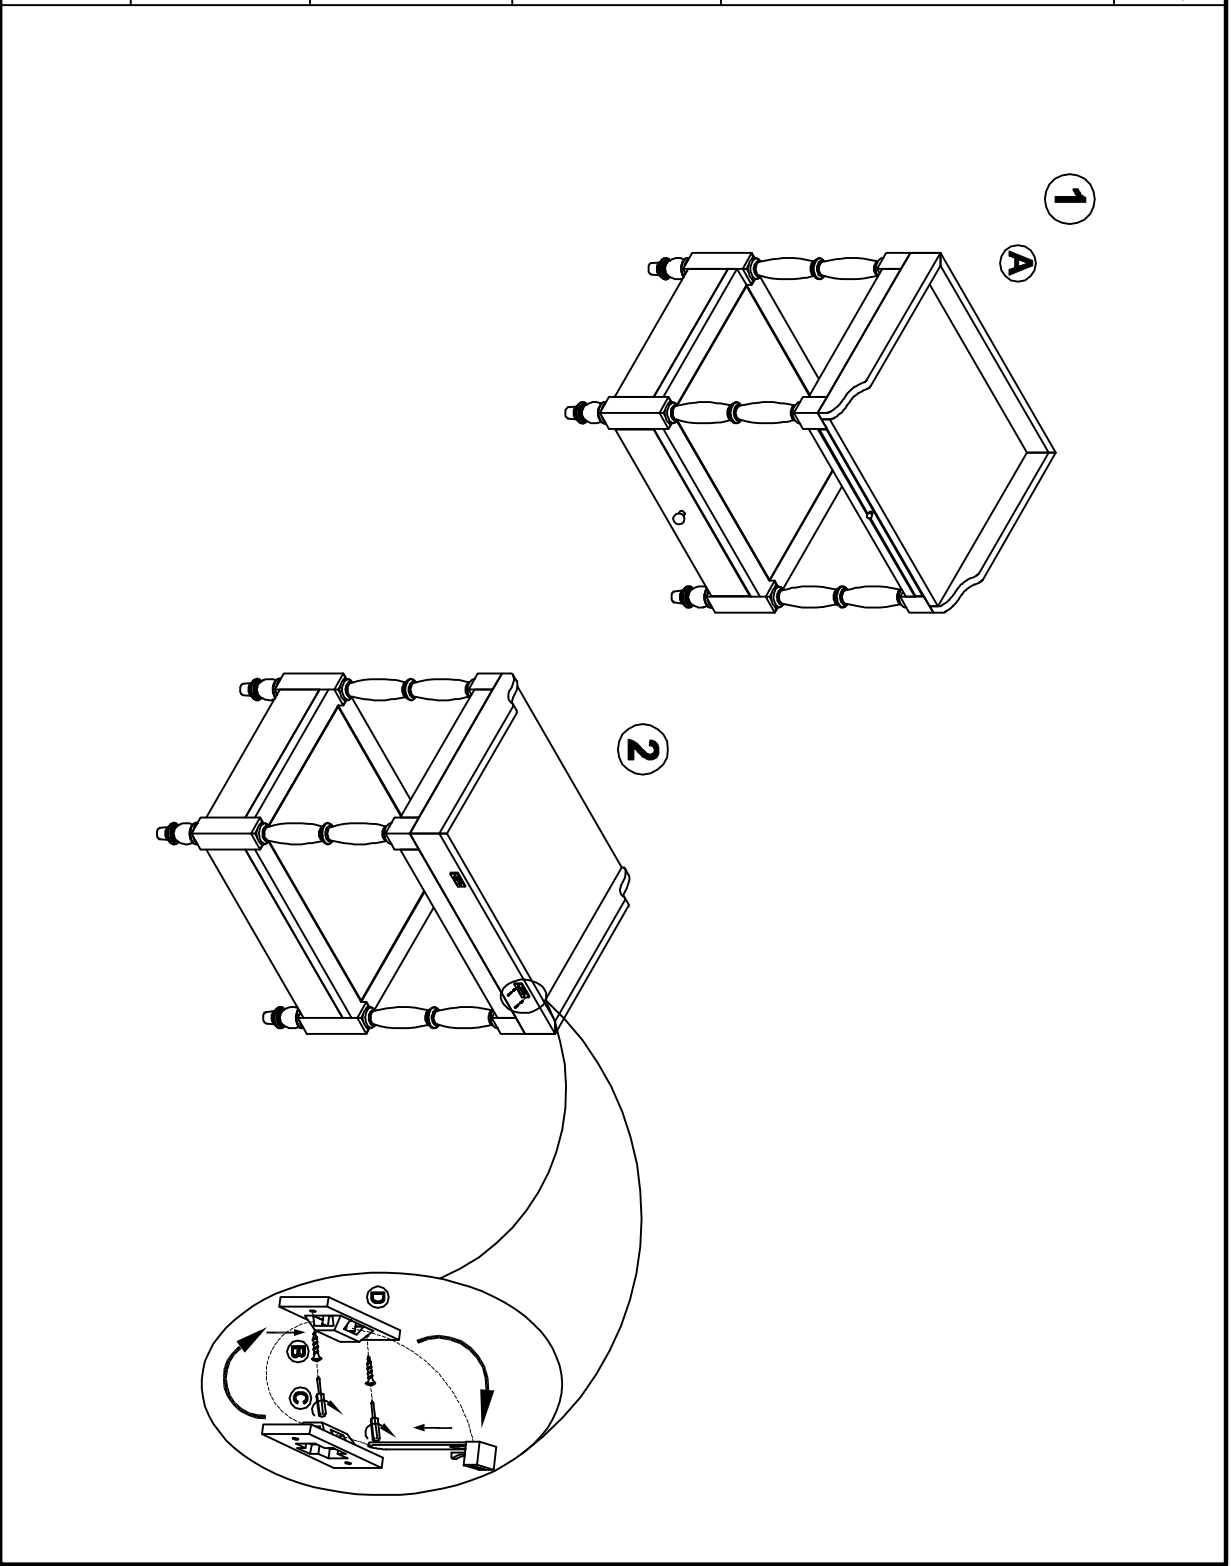

feather & black

Loire Nightstand

IMPORTANT READ CAREFULLY – RETAIN FOR FUTURE REFERENCE

Thank you for buying the Loire Nightstand

Feather & Black strongly advise using the Anti-Tip wall fixings provided with this product however the wall fixing itself may need to be altered depending on your wall. If these fixings have been misplaced please contact our customer service team who will be more than happy to send you a replacement kit

PARTS		Q'TY
A		1PCS
B	 $\varnothing 4*16mm$	4PCS
C		1PCS
D		4PC

Note: Different wall materials require different types of fixing devices. Use fixing devices suitable for the walls in your home (not included).
 If you are uncertain about what type of screw or fitting to use, please contact your hardware store.